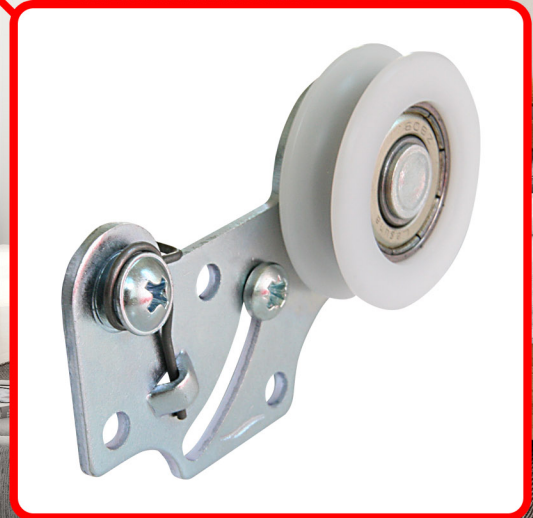

## NEW UPPER HARDWARE **FAST S** (with spring regulation)

*CREATED TO MAKE A CARPENTER'S WORK EASIER*

We have perfected the well-known hardware FAST G and G Ram. New FAST S hardware is mounted to the door with two screws. The hardware is equipped in a regulation spring, that allows for precise door positioning and door wing adjustment.

**FAST S hardware have advantages, that will not be found in any competitive product:**

- \* **no extra wholes are needed while mounting the spring** (rival products require an extra mounting whole),
- \* **a special flange enables maximal screw tightening without blocking the spring, what makes the correct mounting quick** (in rival products the screw is advised not to be tightened maximally),
- \* **the range of the hardware is 10mm** (only 5mm in rival products).

FAST S hardware can be used with single rail L-050 or double track Gama 82090. FAST S Ram hardware can be used with single rail F-053 or double Rama 8850. The assembly manuals with dimensions for mounting are available on the website: <http://www.laguna.pl/do-pobrania/instrukcje-krok-po-kroku>